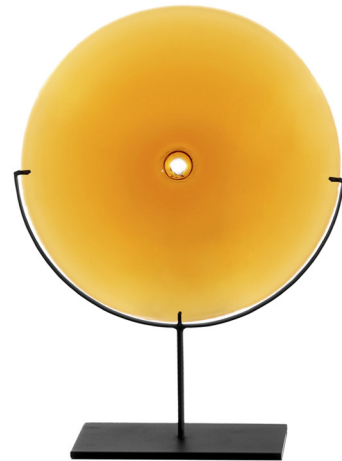

■ Pool A842V3W + A842V30 + A842V3V

■ Pool A842VW0

■ A84203V

■ Pool A842VGW

■ Pool A842V6W

## SCHEMA'S

---

### SCULPTURE

18cm H 32cm  
7,09" H 12,6"

30cm H 53cm  
11,81" H 20,87"

53,3cm H 30,5cm  
20,98" H 12,01"

61cm H 45,7cm  
24,02" H 17,99"

73,7cm H 61cm  
29,02" H 24,02"