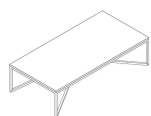

■ T111XM3

■ T111XM3

■ T111M00

■ T111M03

SCHEMA'S

SQUARE CORNER

40cm x 40cm H 50cm
15,75" x 15,75" H 19,69"

SQUARE CENTRAL

100cm x 100cm H 35cm
39,37" x 39,37" H 13,78"

RECTANGULAR CENTRAL

140cm x 70cm H 35cm
55,12" x 27,56" H 13,78"

FINISHINGS

Frame finishing

COFFEE

MATT COFFEE

Top finishing