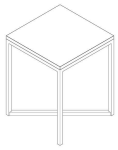

## SCHEMA'S

---

### SQUARE CORNER

40cm x 40cm H 50cm  
15,75" x 15,75" H 19,69"

### SQUARE CENTRAL

100cm x 100cm H 35cm  
39,37" x 39,37" H 13,78"

### RECTANGULAR CENTRAL

140cm x 70cm H 35cm  
55,12" x 27,56" H 13,78"