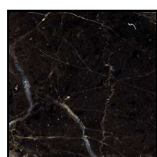

DARK EMPERADOR