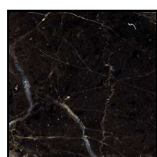

■ T111XM3

■ T111XM3

■ T111M00

■ T111M03

SCHEMA'S

SQUARE CORNER

40cm x 40cm H 50cm
15,75" x 15,75" H 19,69"

SQUARE CENTRAL

100cm x 100cm H 35cm
39,37" x 39,37" H 13,78"

RECTANGULAR CENTRAL

140cm x 70cm H 35cm
55,12" x 27,56" H 13,78"

FINISHINGS

Frame finishing

COFFEE

MATT COFFEE

Top finishing

CALACATTA GOLD

DARK EMPERADOR