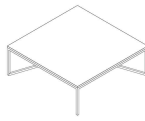

## SCHEMA'S

---

### SQUARE CORNER

40cm x 40cm H 50cm  
15,75" x 15,75" H 19,69"

### SQUARE CENTRAL

100cm x 100cm H 35cm  
39,37" x 39,37" H 13,78"

### RECTANGULAR CENTRAL

140cm x 70cm H 35cm  
55,12" x 27,56" H 13,78"