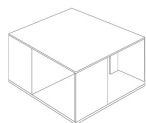

■ T140V00

■ T140V41

■ T140VX1

■ T140VM1

■ T140VH3

■ T140VM4

### SQUARE CORNER

60cm x 60cm H 42cm  
23,62" x 23,62" H 16,54"

60cm x 60cm H 70cm  
23,62" x 23,62" H 27,56"

### SQUARE CENTRAL

100cm x 100cm H 34cm  
39,37" x 39,37" H 13,39"

### RECTANGULAR CENTRAL

85cm x 125cm H 34cm  
33,46" x 49,21" H 13,39"